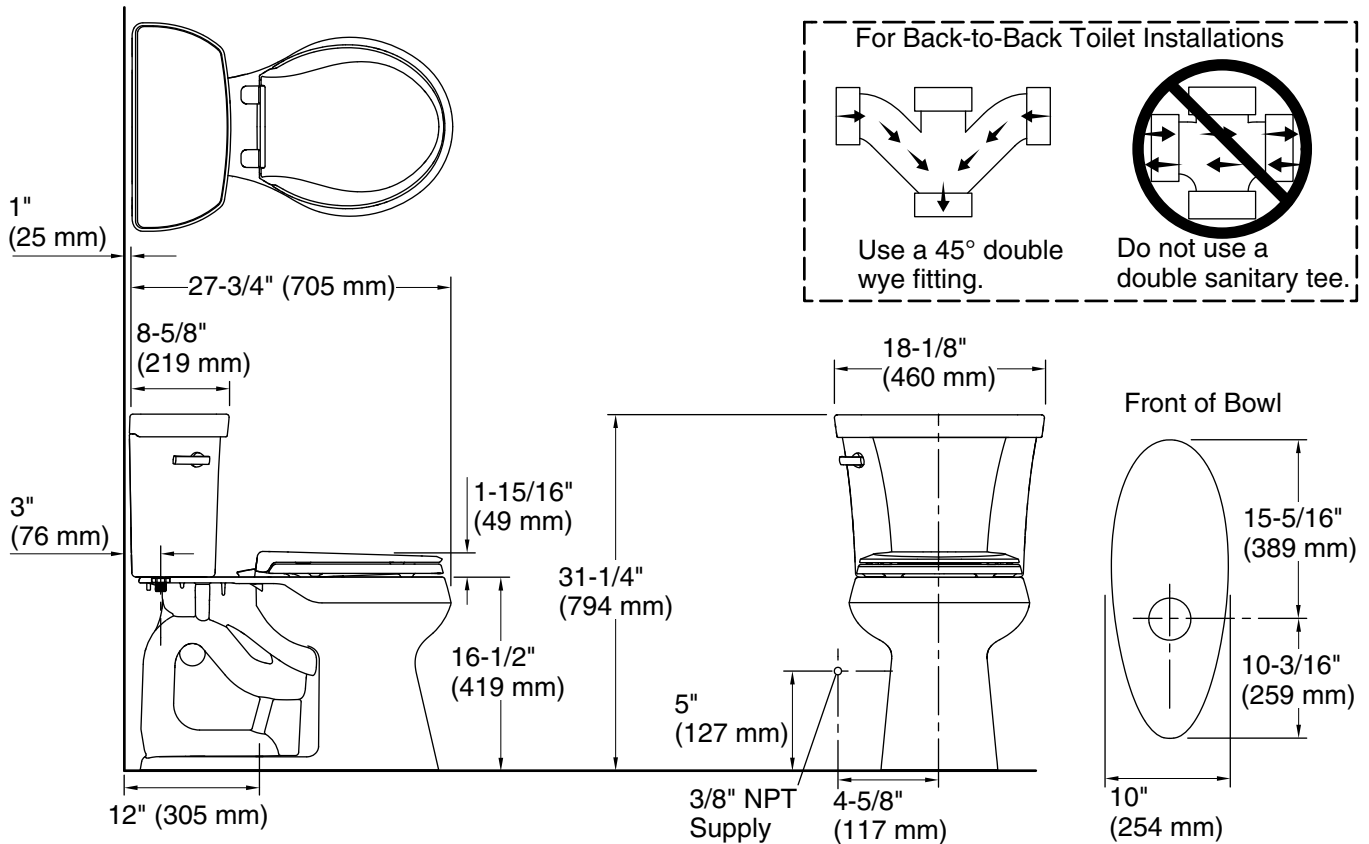

Highline® Comfort Height®

Two-piece round-front 1.28 gpf chair height toilet
K-5481

Features

- Two-piece design.
- Round-front bowl offers an ideal solution for smaller bathrooms and powder rooms.
- Comfort Height® feature offers chair-height seating that makes sitting down and standing up easier for most adults.
- 1.28 gpf (4.8 lpf).
- Left-hand Polished Chrome trip lever.
- Combination consists of the K-4467 tank and the K-5393 bowl.

Installation

- Standard 12" (305 mm) rough-in.
- Three-bolt quick-connect installation.
- Seat and supply line sold separately.

Water Conservation & Rebates

- Eligible for consumer rebates in some municipalities.

Included Components

Product consists of:

- K-5393 Two-piece round-front chair height toilet bowl
- K-4467 Toilet tank, 1.28 gpf

Additional Components:

- Floor mounting kit
- Tank cover
- Trip lever

ADA **CSA B651** **OBC**

K-5481

Technical Information

All product dimensions are nominal.

Toilet type:	Two-piece, Floor-mount
Waste Outlet:	Floor
Bowl shape:	Round-front
Flush type:	Class Five®
Trap passageway:	2-1/8" (54 mm)
Water Consumption	
Full:	1.28 gpf (4.8 lpf)
Water surface size:	10-1/2" x 8-1/4" (267 mm x 210 mm)
Rim to water surface:	5-3/8" (137 mm)
Rough-in:	12" (305 mm)
Seat-mounting holes:	5-1/2" (140 mm)